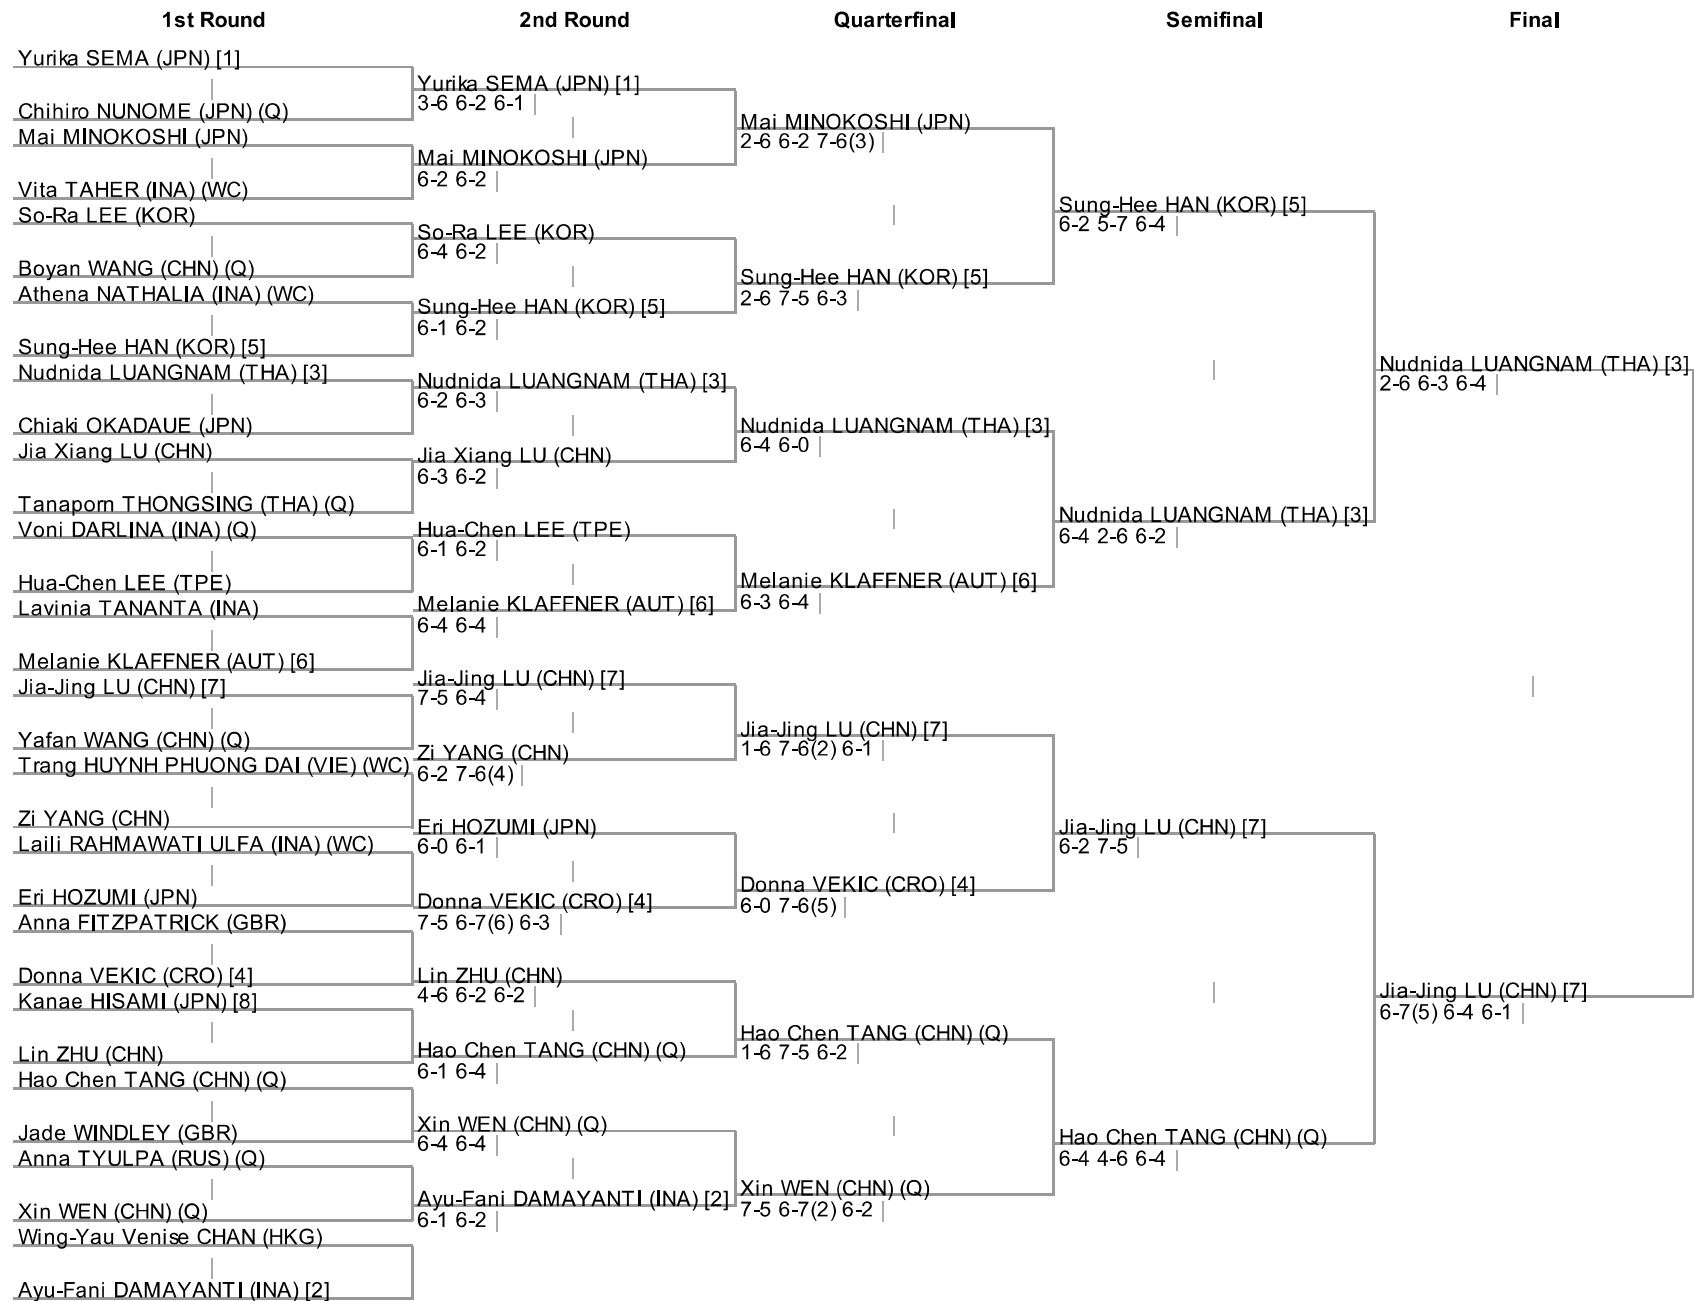

**\$25,000 Tarakan (07 May 2012 - 13 May 2012) - Singles - Main Draw**  
**WALIKOTA TARAKAN OPEN WOMEN'S CIRCUIT 2012 - 25,000USD (Hard - Indoor)**

**\$25,000 Tarakan (07 May 2012 - 13 May 2012) - Doubles - Main Draw**  
**WALIKOTA TARAKAN OPEN WOMEN'S CIRCUIT 2012 - 25,000USD (Hard - Indoor)**